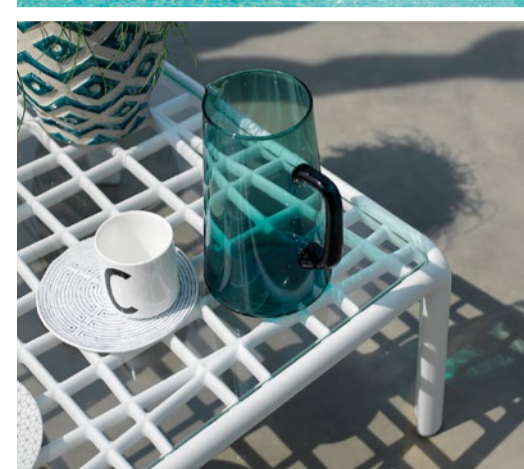

KOMODO - KOMODO TAVOLINO VETRO