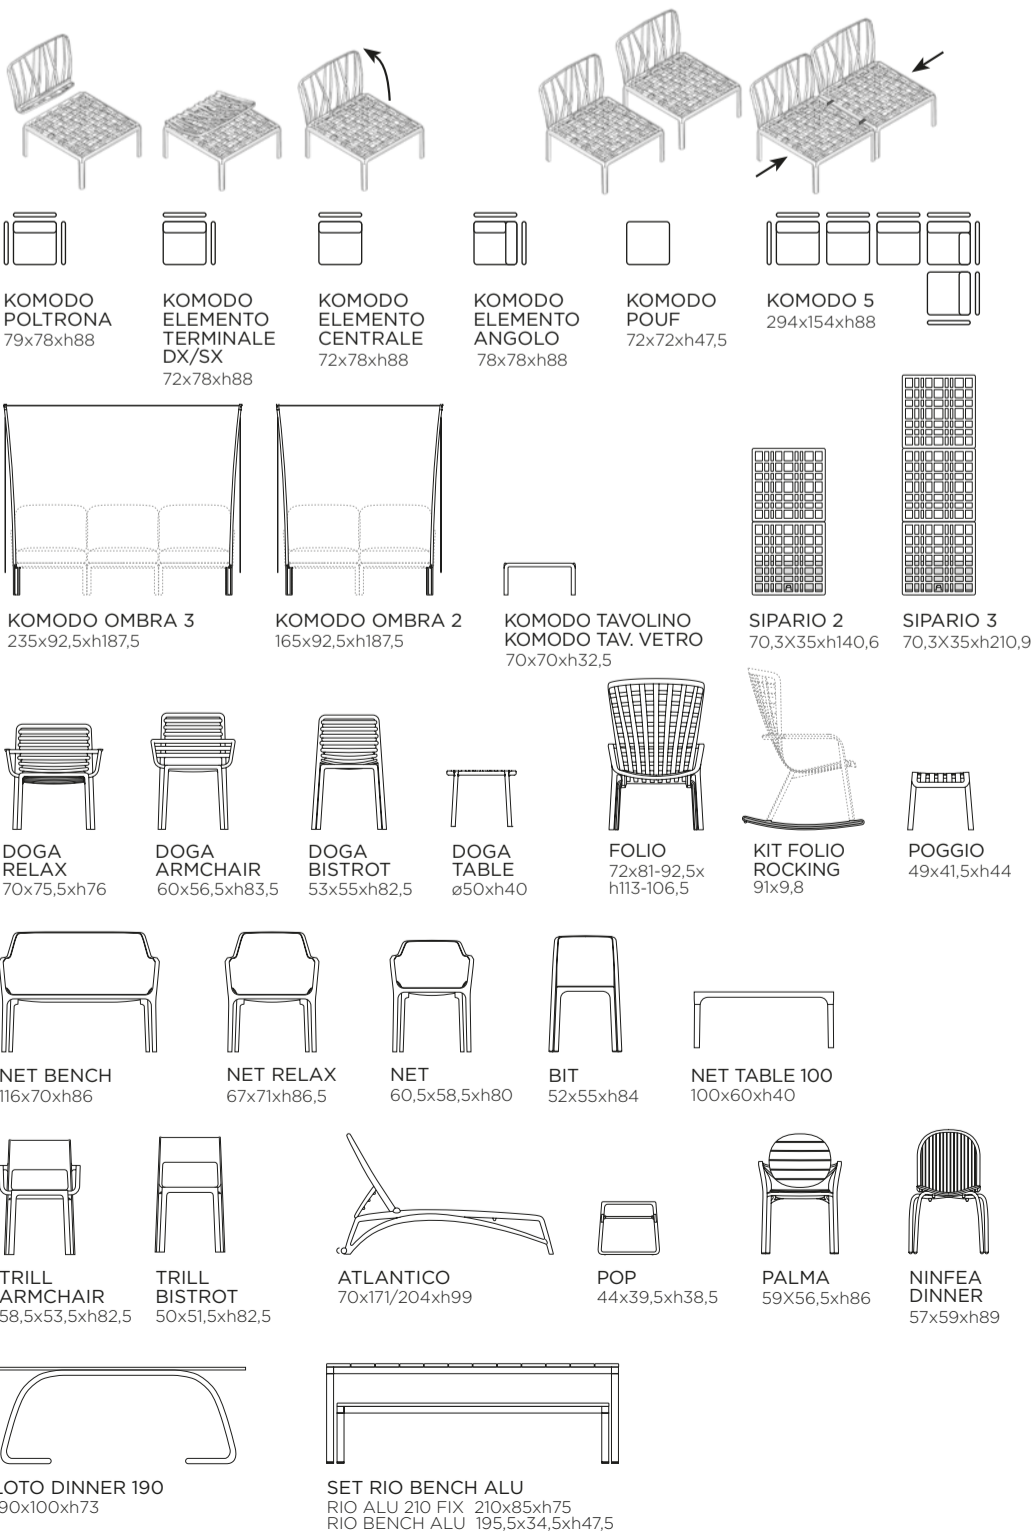

Rio / Doga

DOGA RELAX - DOGA ARMCHAIR - DOGA BISTROT - DOGA TABLE

RIO ALU 210 EXTENSIBLE - TRILL ARMCHAIR

RIO ALU 210 EXTENSIBLE - NET

NET BENCH - NET RELAX - NET TABLE 100

Rio / Trill · Net

Net collection

NET RELAX awards

ALLORO 210 EXTENSIBLE - PALMA

LOTO DINNER 190 - NINFEA DINNER

ATLANTICO - POP

Alloro · Palma

Loto · Ninfea

Atlantico · Pop

NARDI s.p.a.
 Chiampo (VI) Italy
 tel. +39 0444 422100
 info@nardioutdoor.com

100% made in Italy
 Full range on the website
 www.nardioutdoor.com