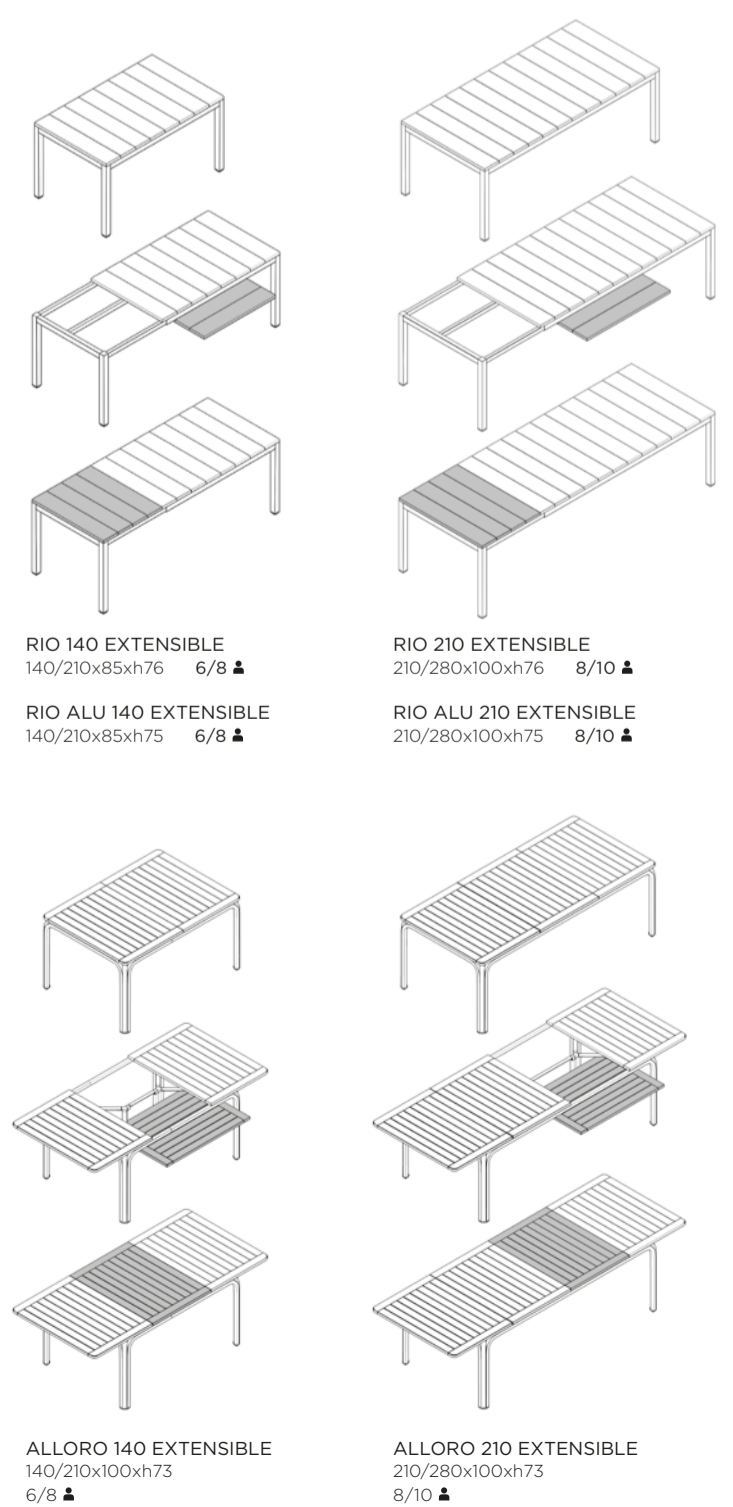

Rio / Doga

DOGA RELAX - DOGA ARMCHAIR - DOGA BISTROT - DOGA TABLE

RIO ALU 210 EXTENSIBLE - TRILL ARMCHAIR

RIO ALU 210 EXTENSIBLE - NET

NET BENCH - NET RELAX - NET TABLE 100

Rio / Trill · Net

Net collection

NET RELAX awards

ALLORO 210 EXTENSIBLE - PALMA

LOTO DINNER 190 - NINFEA DINNER

ATLANTICO - POP

Alloro · Palma

Loto · Ninfea

Atlantico · Pop

NARDI s.p.a.
 Chiampo (VI) Italy
 tel. +39 0444 422100
 info@nardioutdoor.com

100% made in Italy
 Full range on the website
 www.nardioutdoor.com